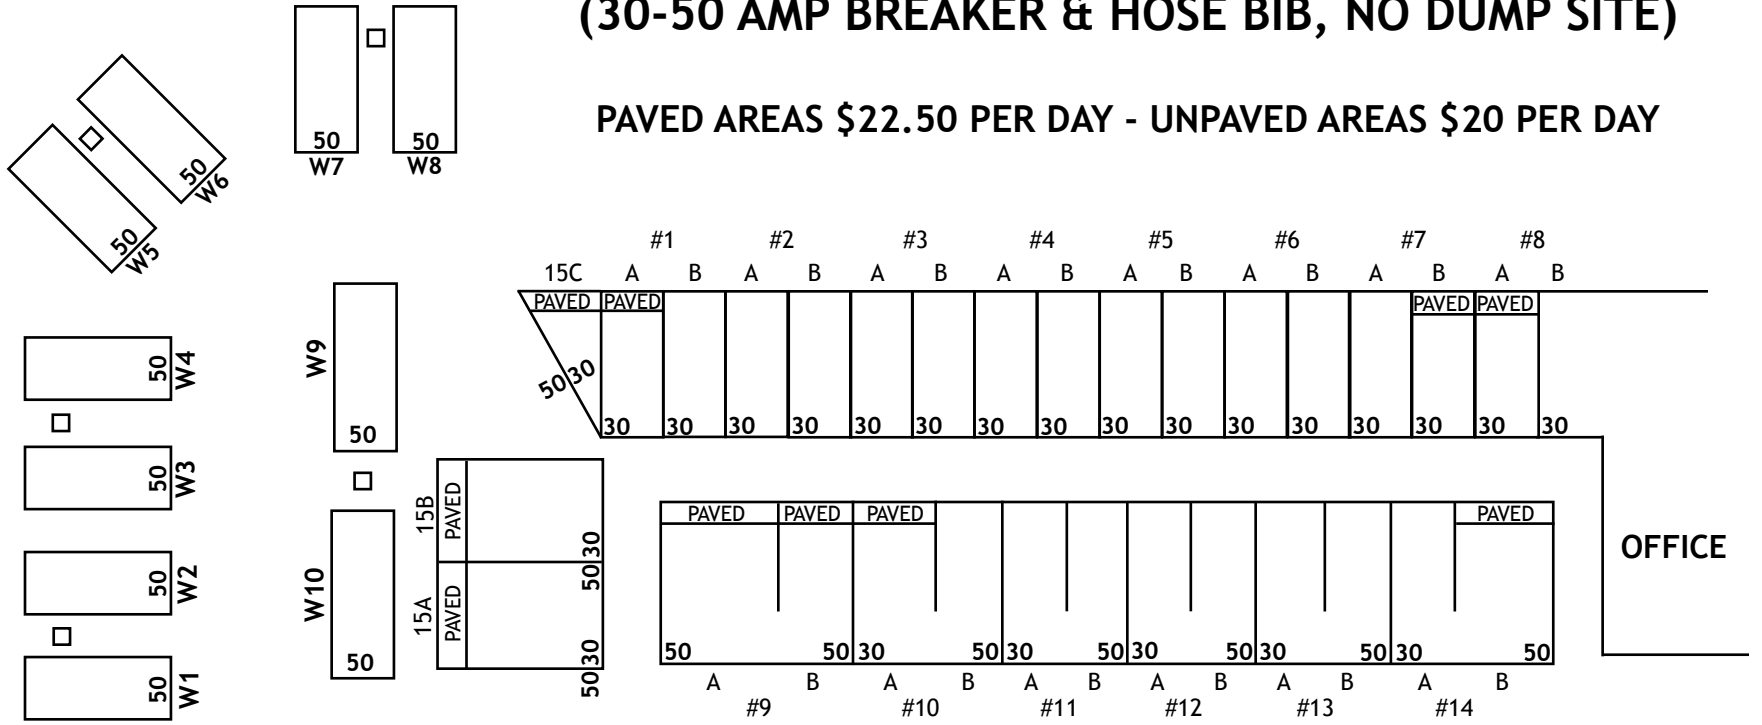

BUTTONWILLOW RACEWAY PARK R.V. PARK HOOK-UP MAP (30-50 AMP BREAKER & HOSE BIB, NO DUMP SITE)

PAVED AREAS \$22.50 PER DAY - UNPAVED AREAS \$20 PER DAY

REST ROOMS