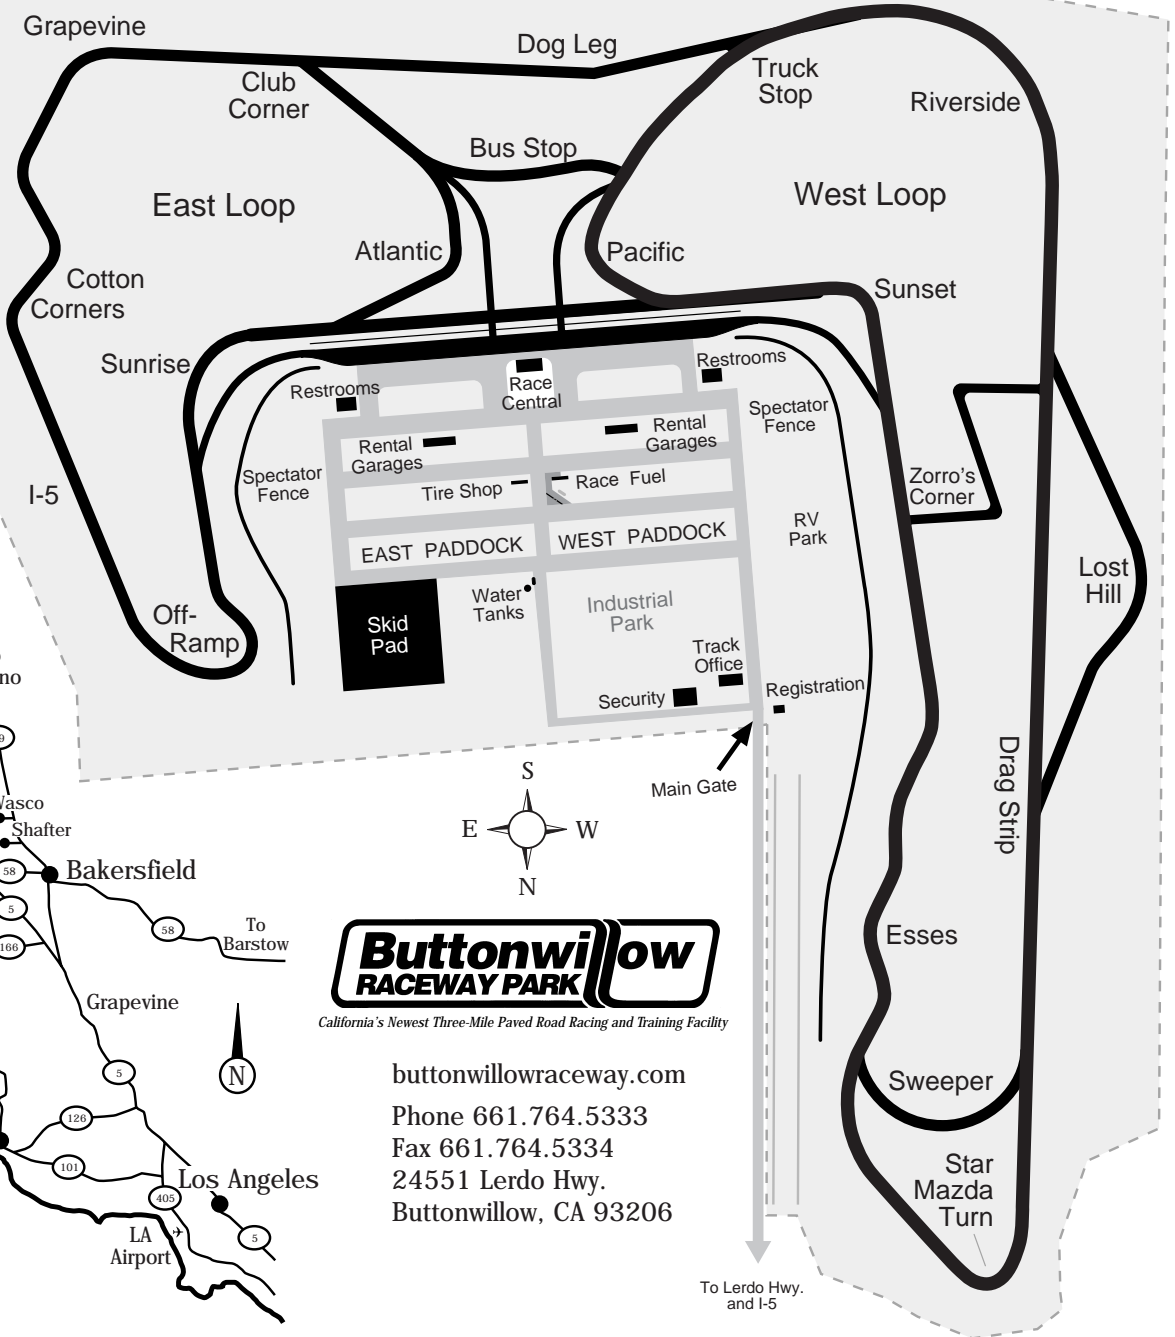

Learn Safe Driving & Car Control

Performance Driving Clinic

Open to all drivers
in street legal
automobiles and
trucks which pass
a simple safety
inspection.

Taught on Buttonwillow's Challenging Race Track, Not in a Classroom

Track Map

Take Lerdo Hwy. exit west, 10 miles north of Hwy 58.

California's Newest Three-Mile Paved Road Racing and Training Facility

buttonwillowraceway.com
 Phone 661.764.5333
 Fax 661.764.5334
 2451 Lerdo Hwy.
 Buttonwillow, CA 93206