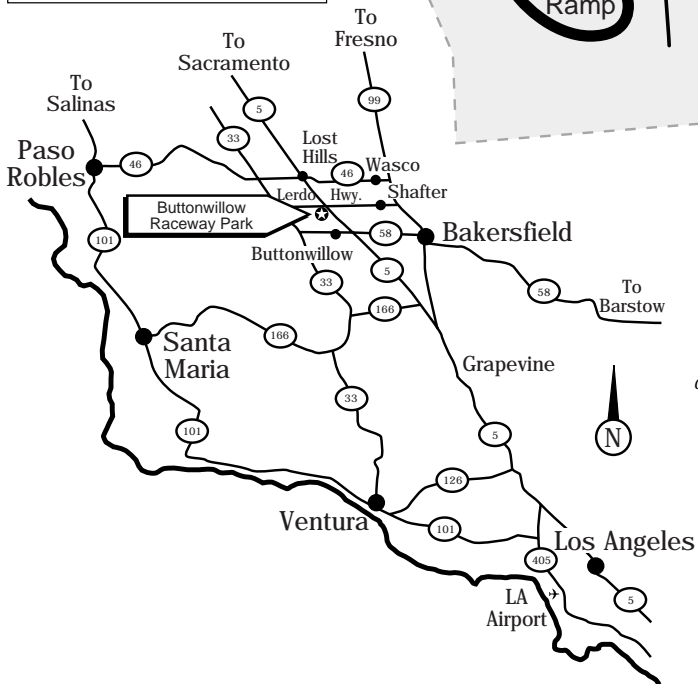

Track Map

Take Lerdo Hwy. exit west, 10 miles north of Hwy 58.

California's Newest Three-Mile Paved Road Racing and Training Facility

buttonwillowraceway.com
 Phone 661.764.5333
 Fax 661.764.5334
 2451 Lerdo Hwy.
 Buttonwillow, CA 93206